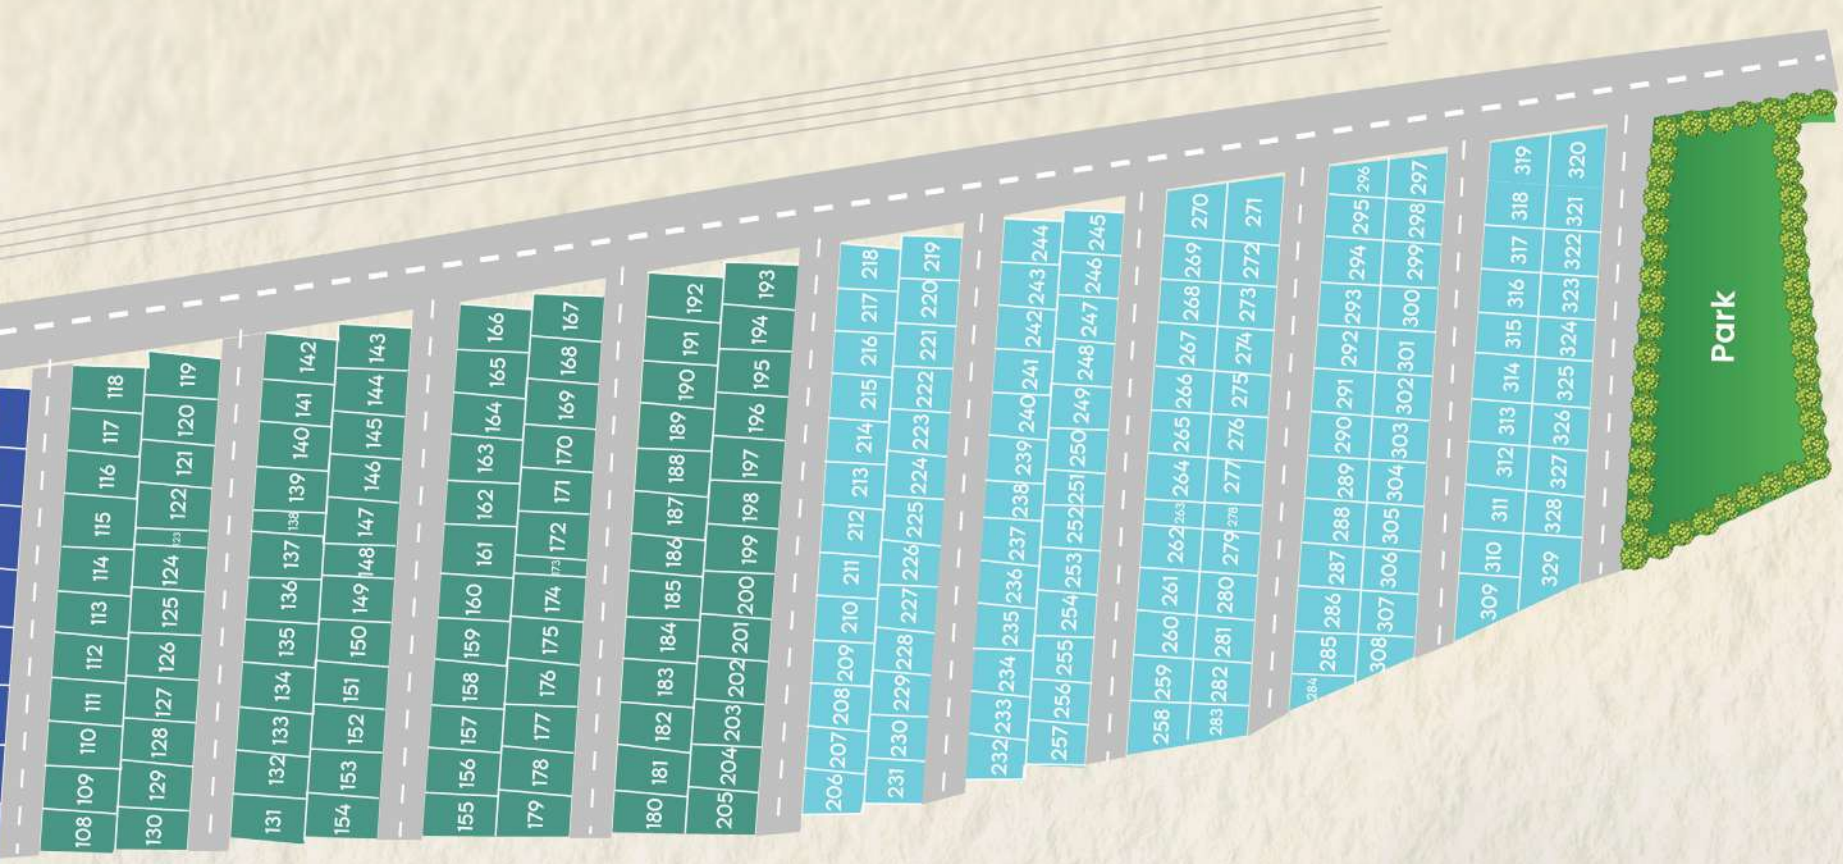

WORK PROCESS

From Vision to Kingdom

Explore Locations

Discover excellent plots that fit your demands and budget in Bangalore's fastest-growing area.

Visit & Evaluate

We lead you through smooth site visits with complete understanding of the facilities, surroundings, and potential expansion.

Secure Your Plot

We guarantee a hassle-free, clear, and transparent booking process.

- 40 X 60
- 30 X 50
- 30 X 40

Loan Option Available

ERAYAA
BUILDERS & DEVELOPERS LLP
Your Vision, Our Passion!

Sona Tower, Venkateshwara Layout,
Koramangala, Bengaluru, Karnataka – 560030